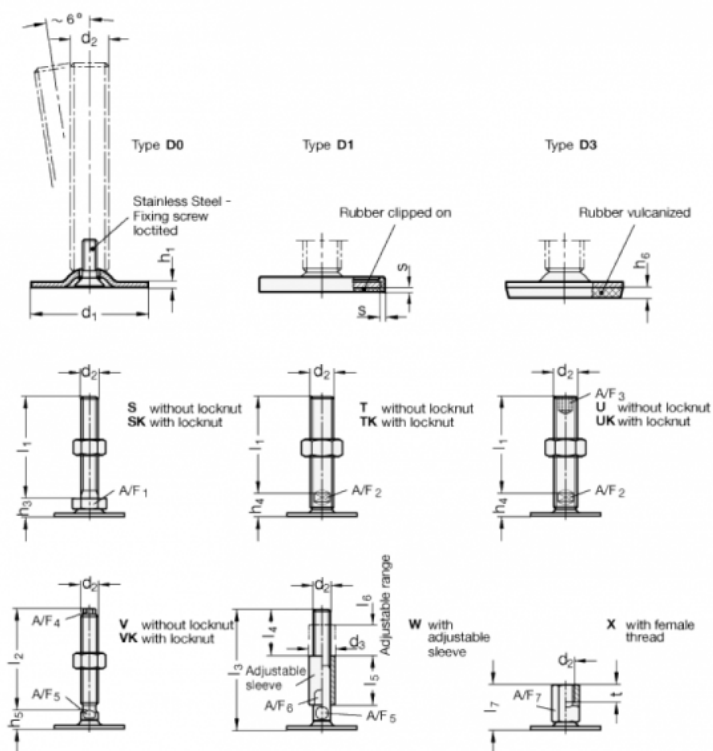

Data Sheet

Article number: 204180M24259D0W

Description: E+G levelling foot
GN 41-80-M24-259-D0-W

Note: W With adjustable sleeve , Hygienic Version, Wrench flat at the bottom

Measures

A/F5 = 20	I4 = 67
A/F6 = 30	I5 = 67
d1 = 80	I6 = 42
d2 = M24	s =
d3 = 35	
h1 = 3	
h6 =	
I3 = 259	